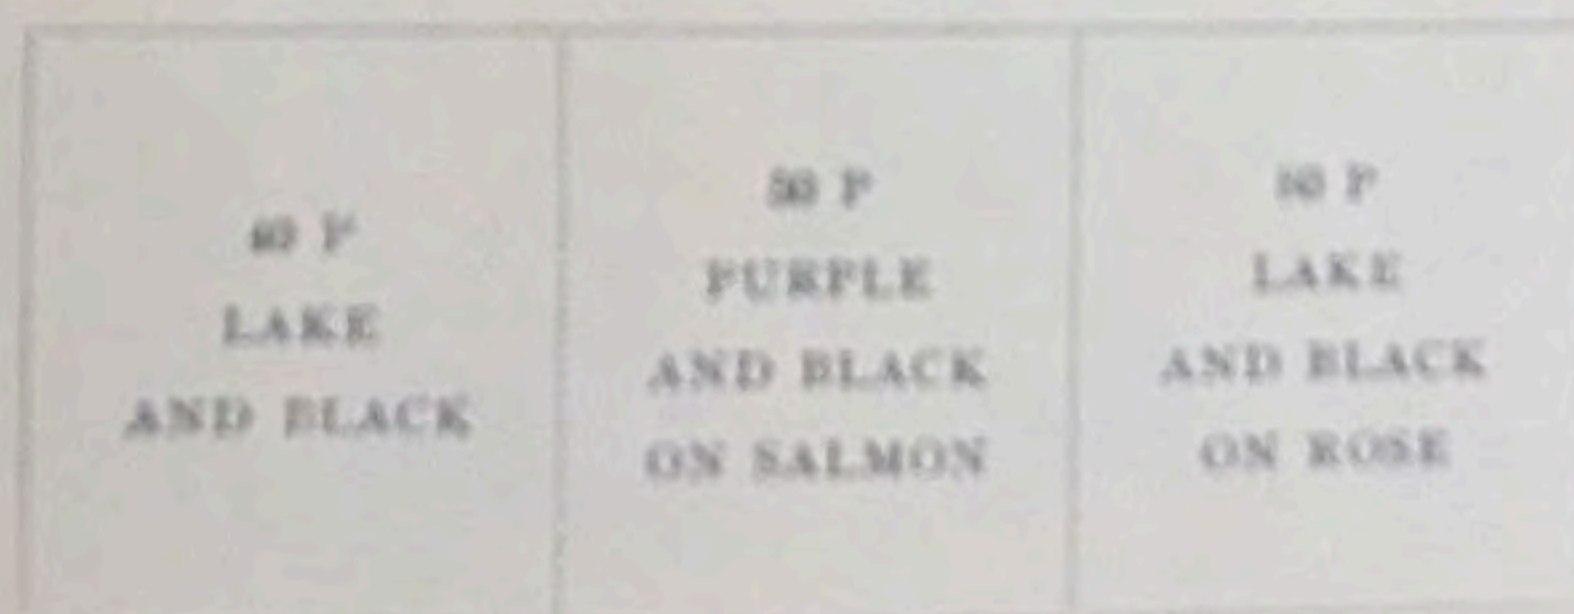

EMPIRE

Unwatermarked

1875-81

1880

1889-1900

1900

GERMANY
EMPIRE
Watermarked Lozenges
1905-19

<p>Types of 1905 issue 2 P GRAY</p>						
						<p>80 P LAKE AND BLACK ON ROSE</p>
<p>1 M CARMINE ROSE</p>	<p>2 M GRAY BLUE</p>	<p>3 M BLACK VIOLET</p>	<p>5 M SLATE AND CARMINE</p>			