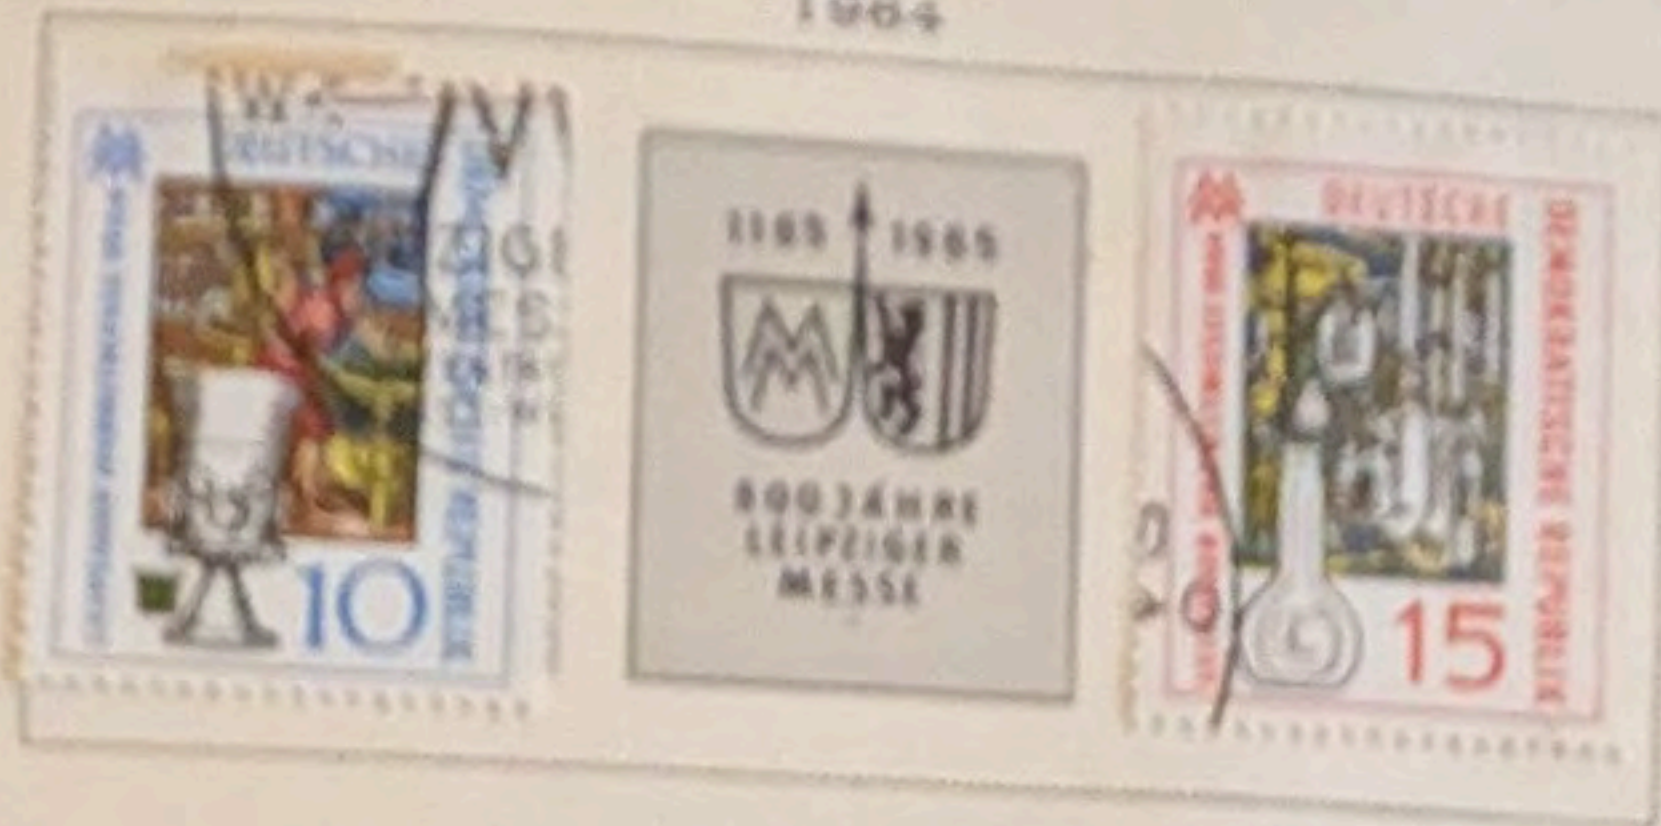

GERMANY

German Democratic Republic
Watermarked Quatrefoil and DDR
1964